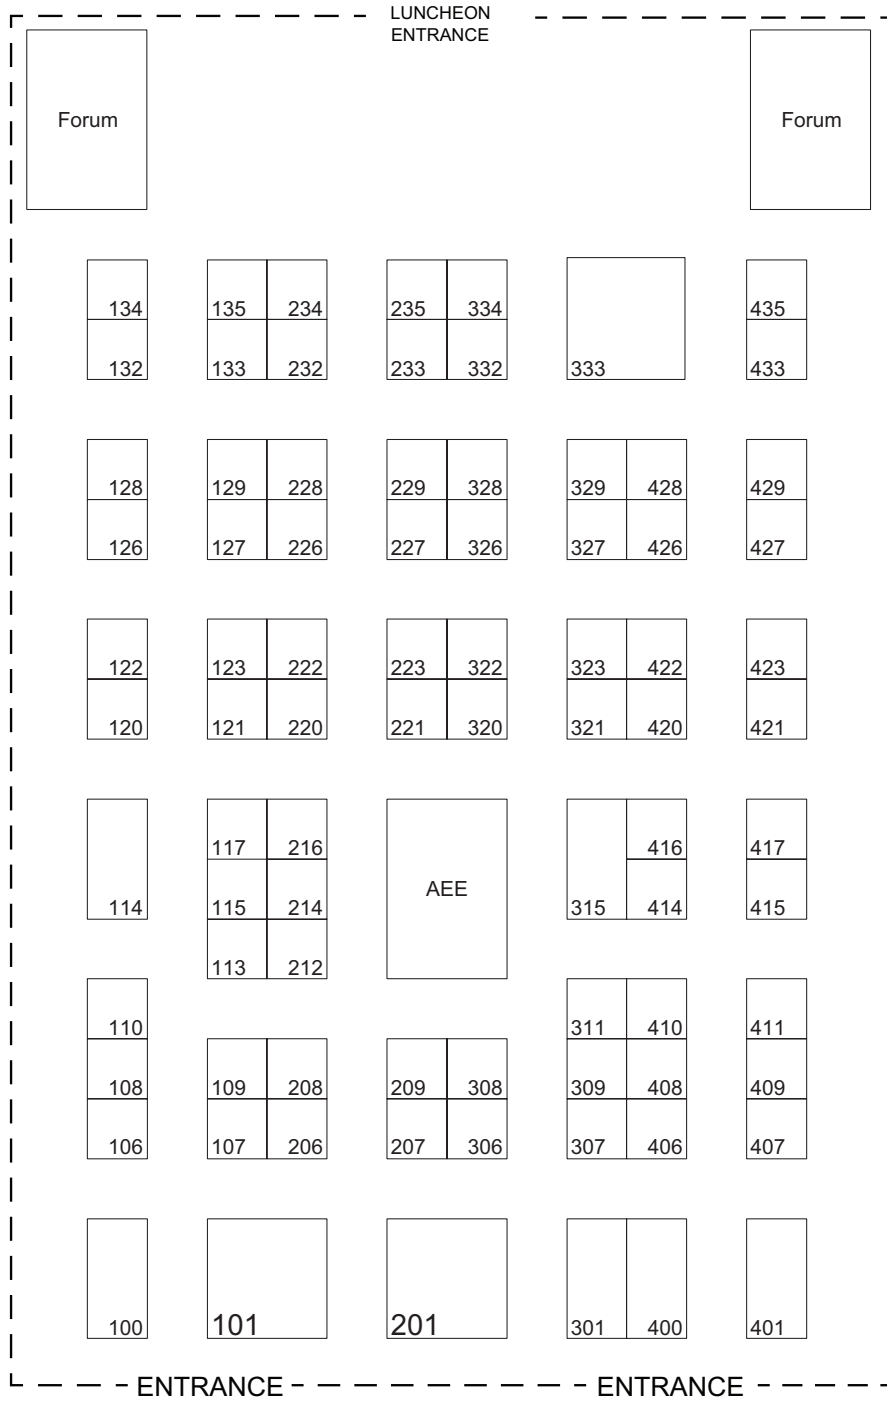

2022 EXPO Floor Plan

Seattle, WA
June 15-16, 2022
 Seattle Convention Center

Move In
 Tues. 6/14/2022 (8am-5pm)

Expo Open
 Wed. 6/15/2022 (10am-4pm)
 Thurs. 6/16/2022 (10am-2pm)

Move Out
 Thurs. 6/16/2022 (2-7pm)