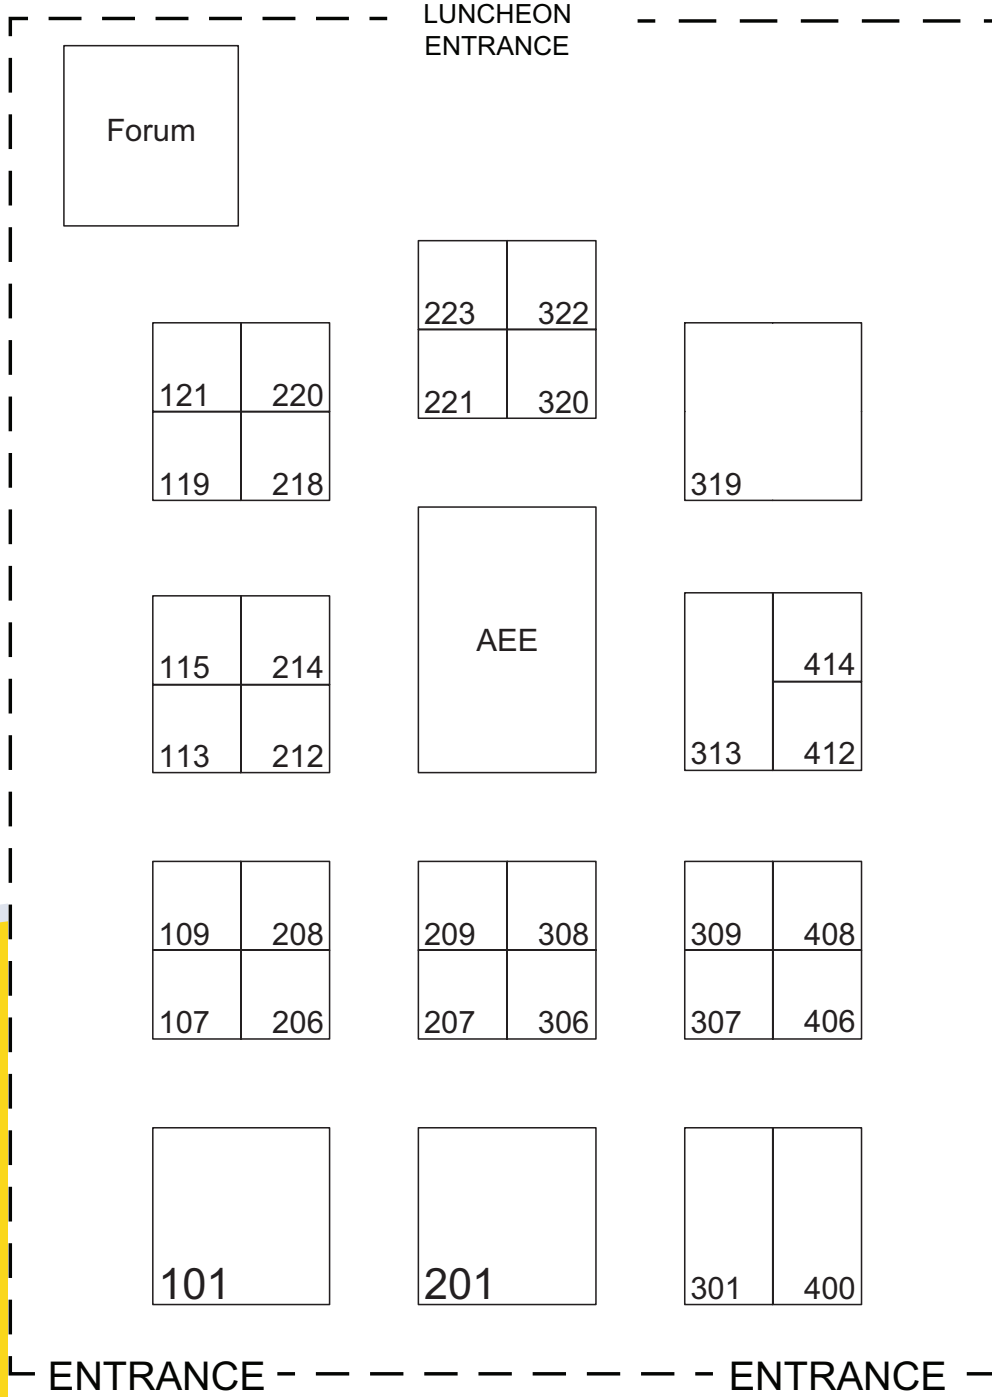

2022 EXPO Floor Plan

Seattle, WA

June 15-16, 2022

Seattle Convention Center

Move In

Tues. 6/14/2022 (8am-5pm)

Expo Open

Wed. 6/15/2022 (10am-4pm)
Thurs. 6/16/2022 (10am-2pm)

Move Out

Thurs. 6/16/2022 (2-7pm)

Update 05/22/2022 *Floor plan subject to change without notice.

More Info.

Diane McCullum
diane@aeecenter.org
205-222-1634

aewest.org